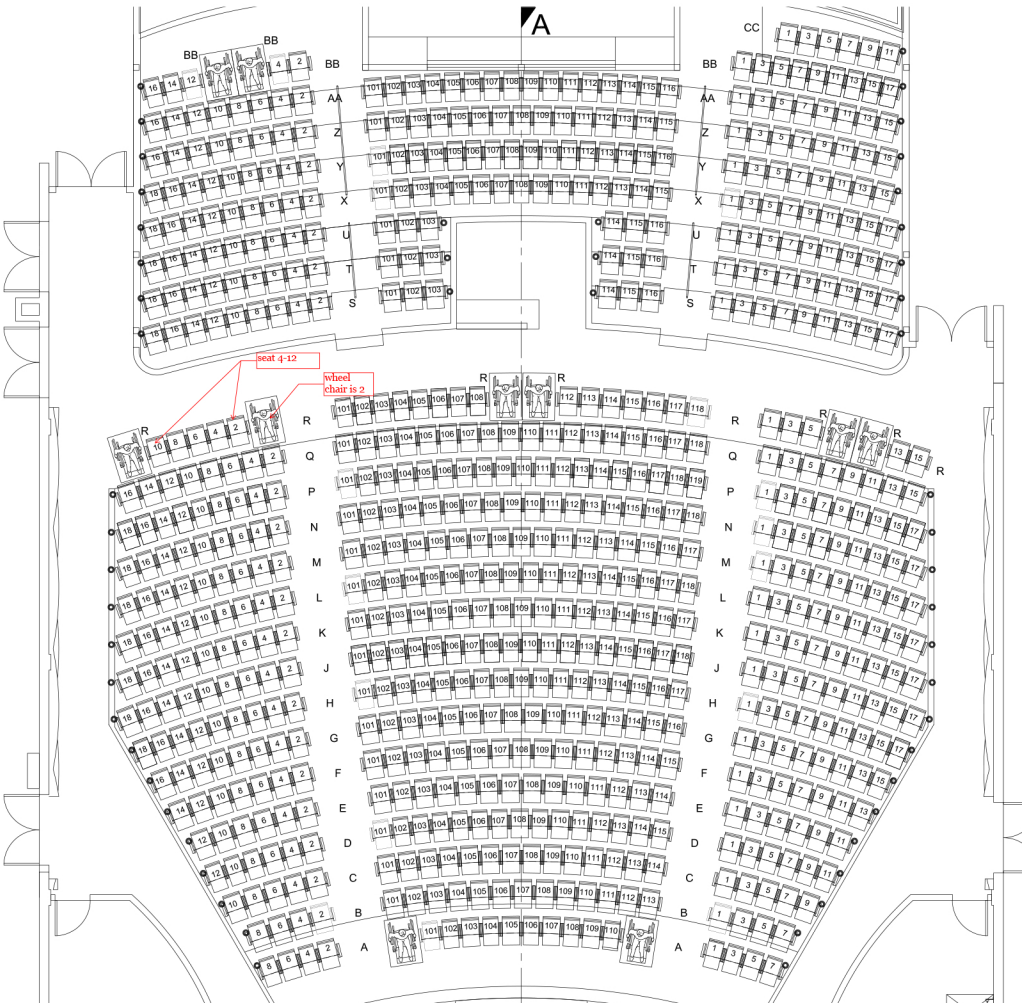

Capuchino Performing Arts Center Seating Chart

938 Seats