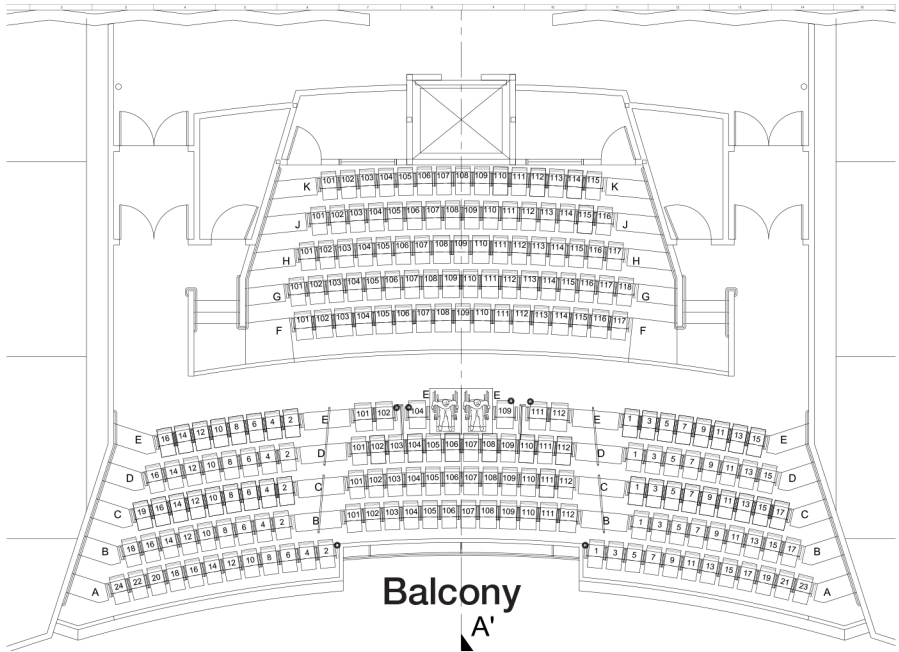

Capuchino Performing Arts Center Seating Chart

938 Seats