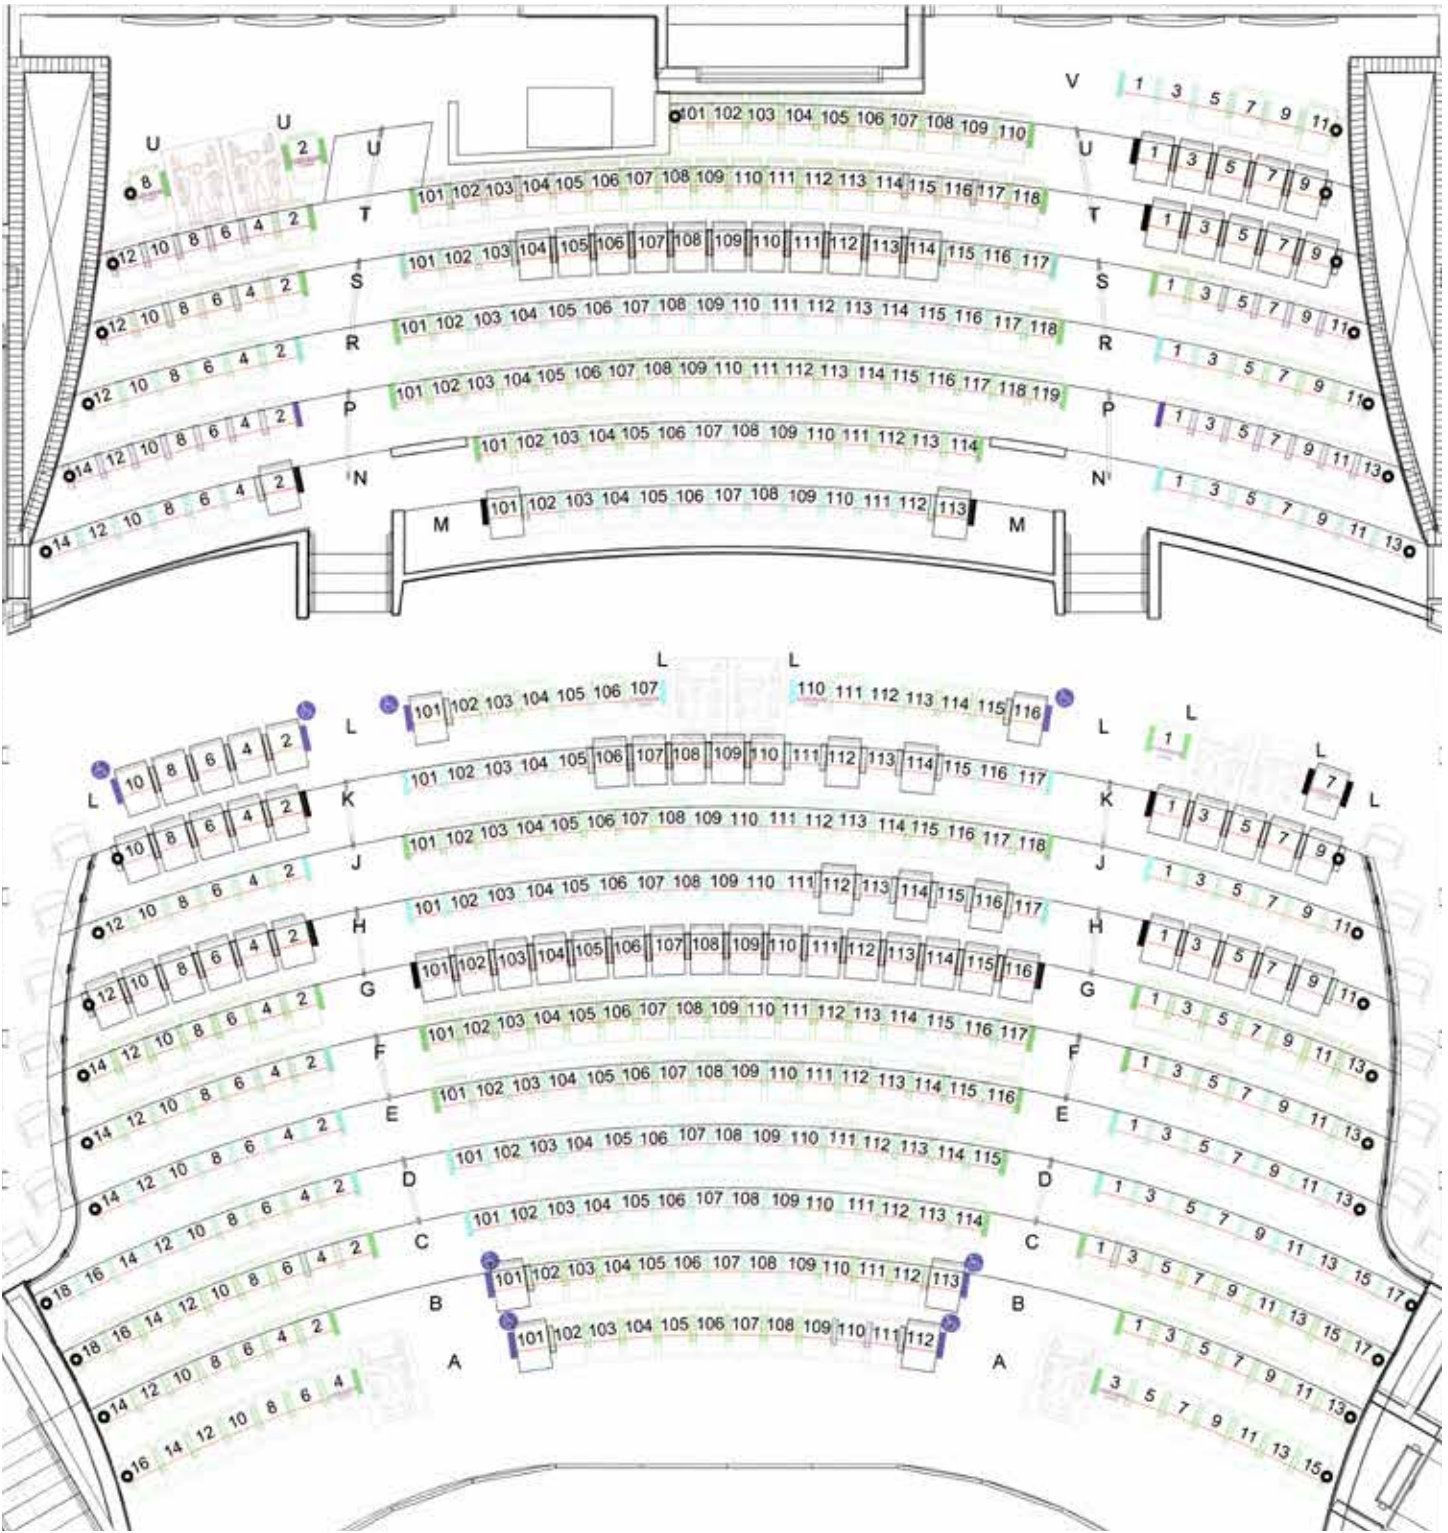

Mills Theater

1st Floor Seating Chart

715 Total Seats