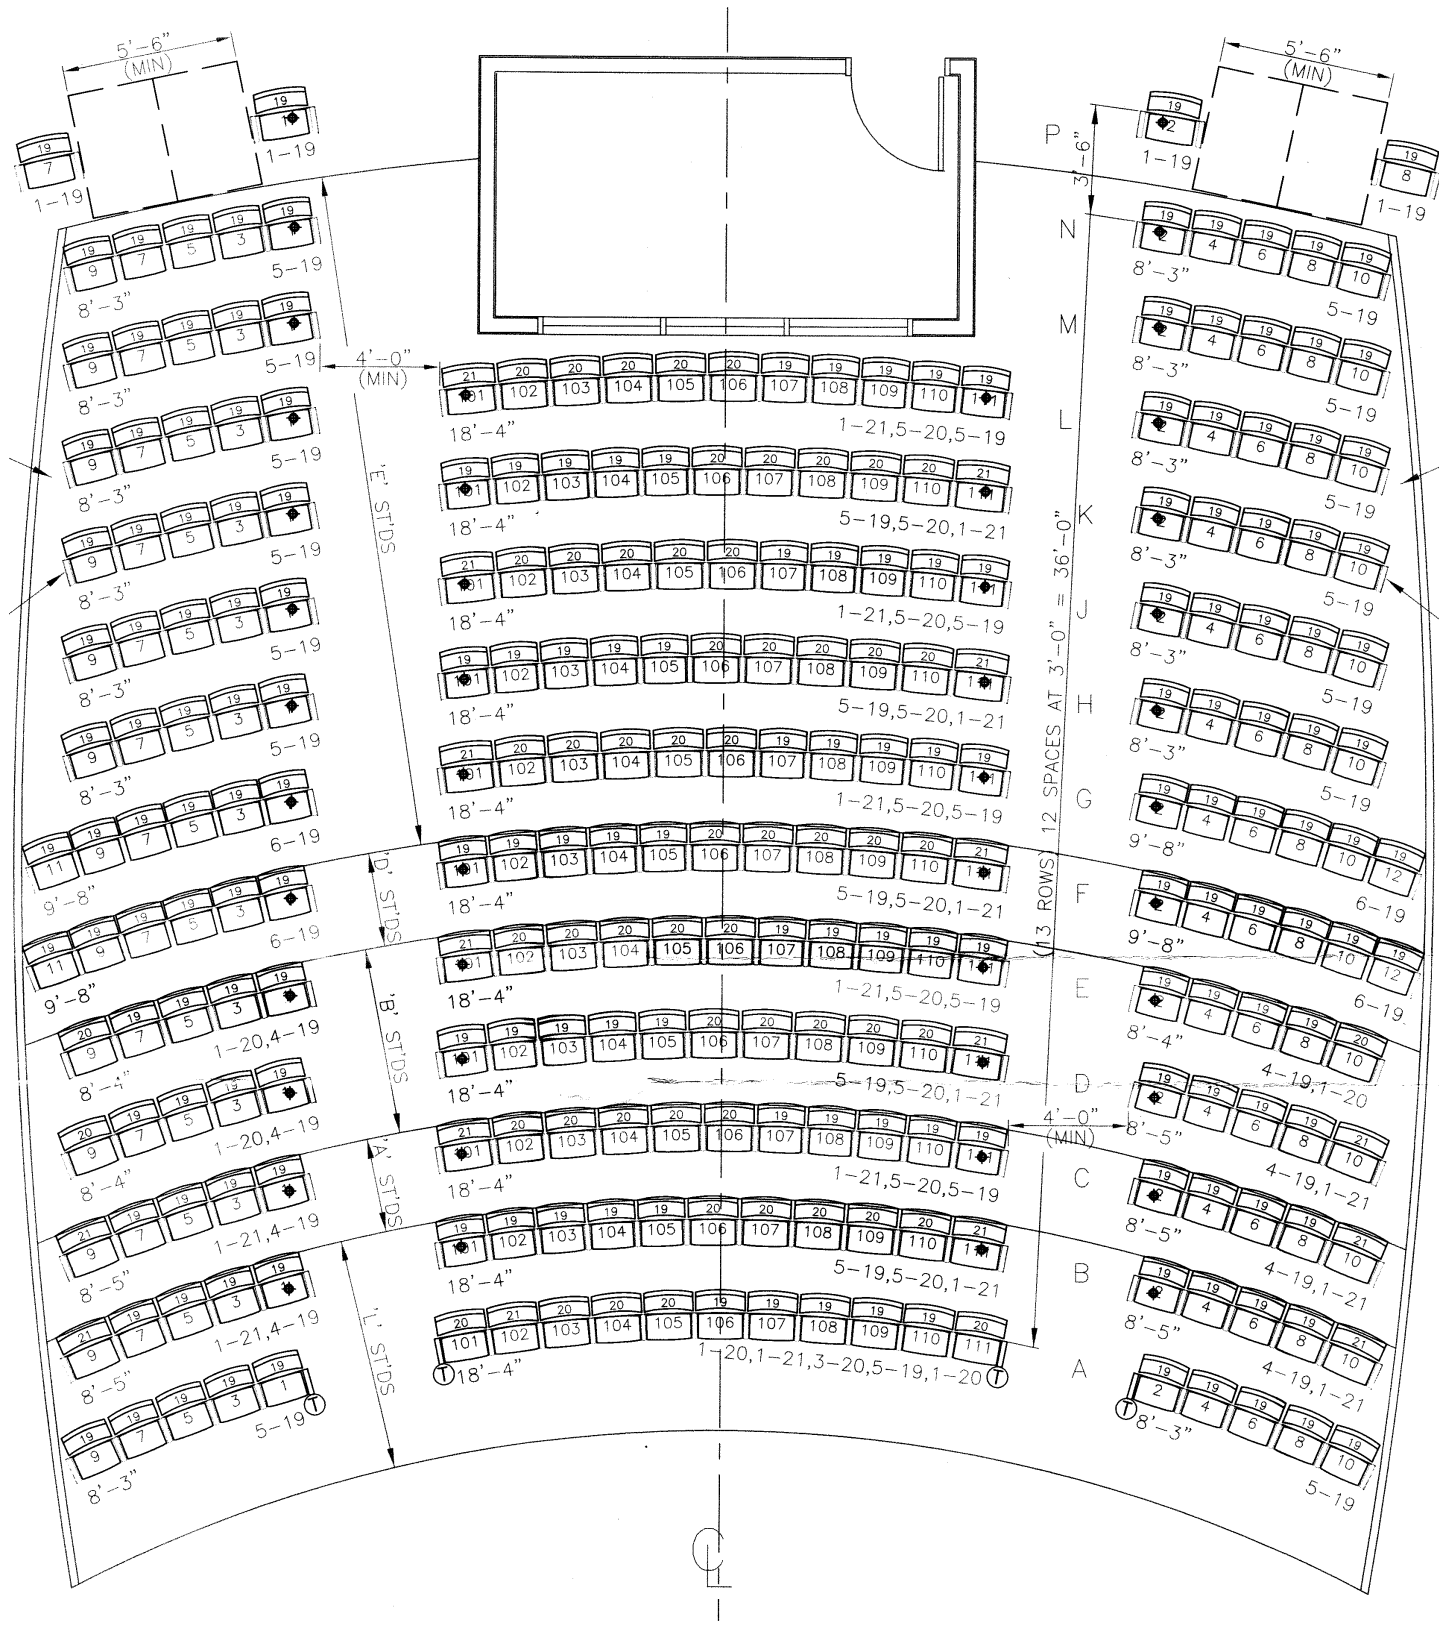

Hillsdale Little Theater

Seating Chart

249 Seats