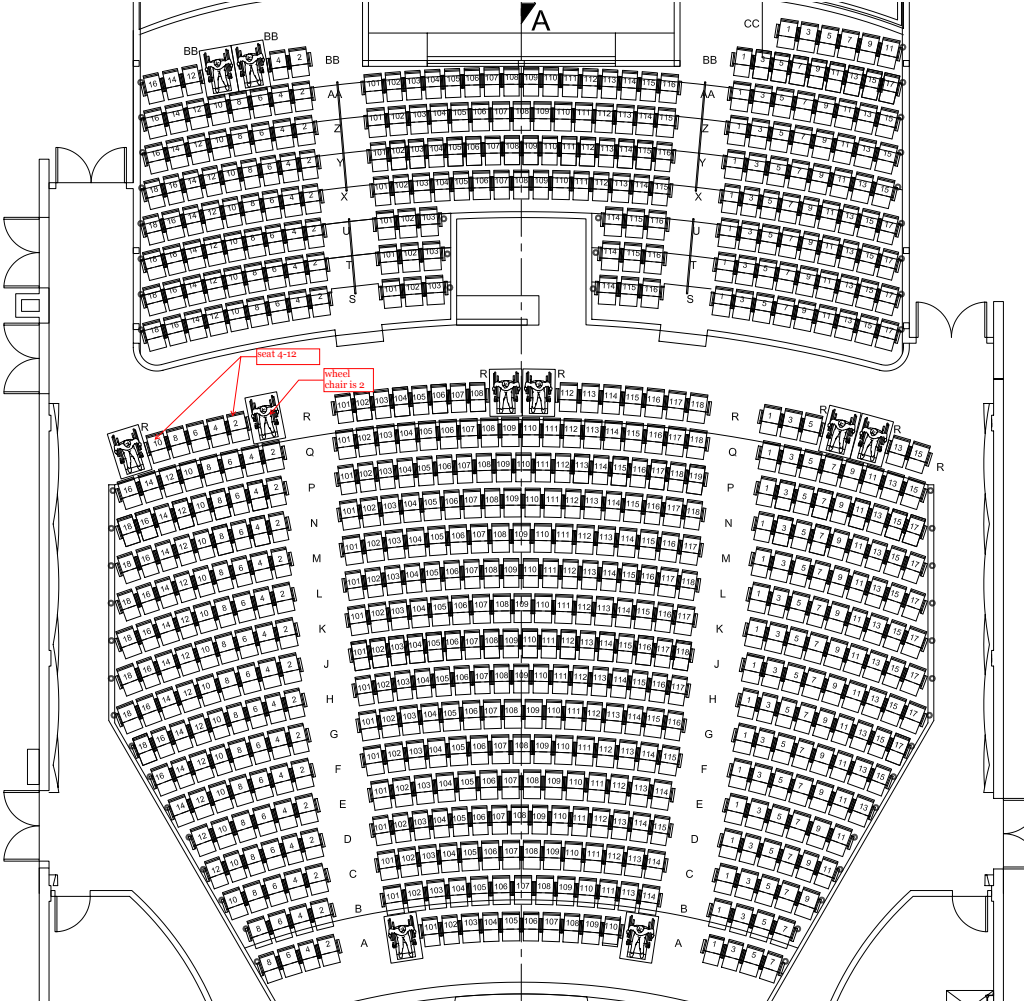

Capuchino Performing Arts Center

Seating Chart

938 Seats