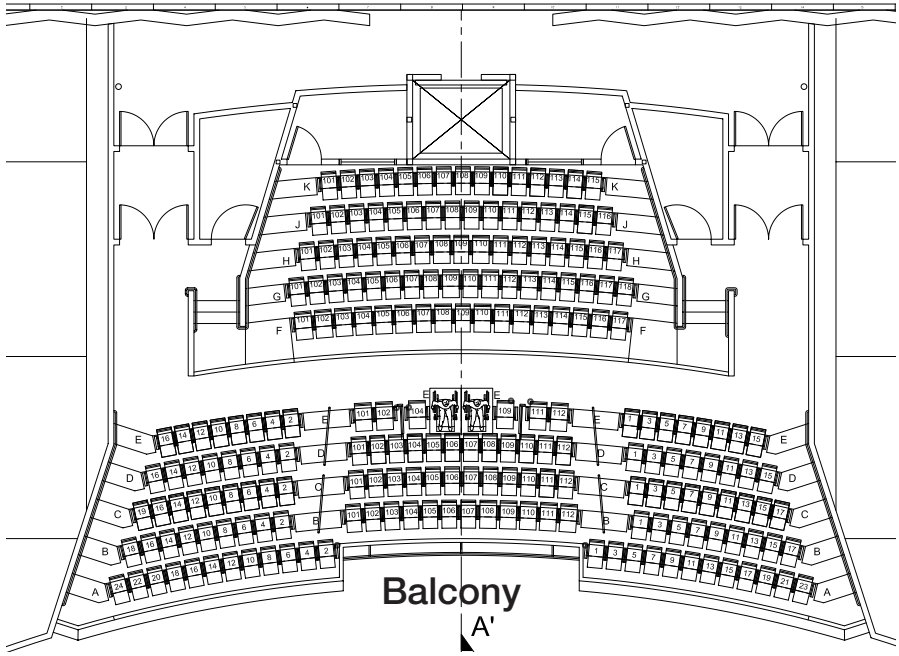

Capuchino Performing Arts Center

Seating Chart

938 Seats