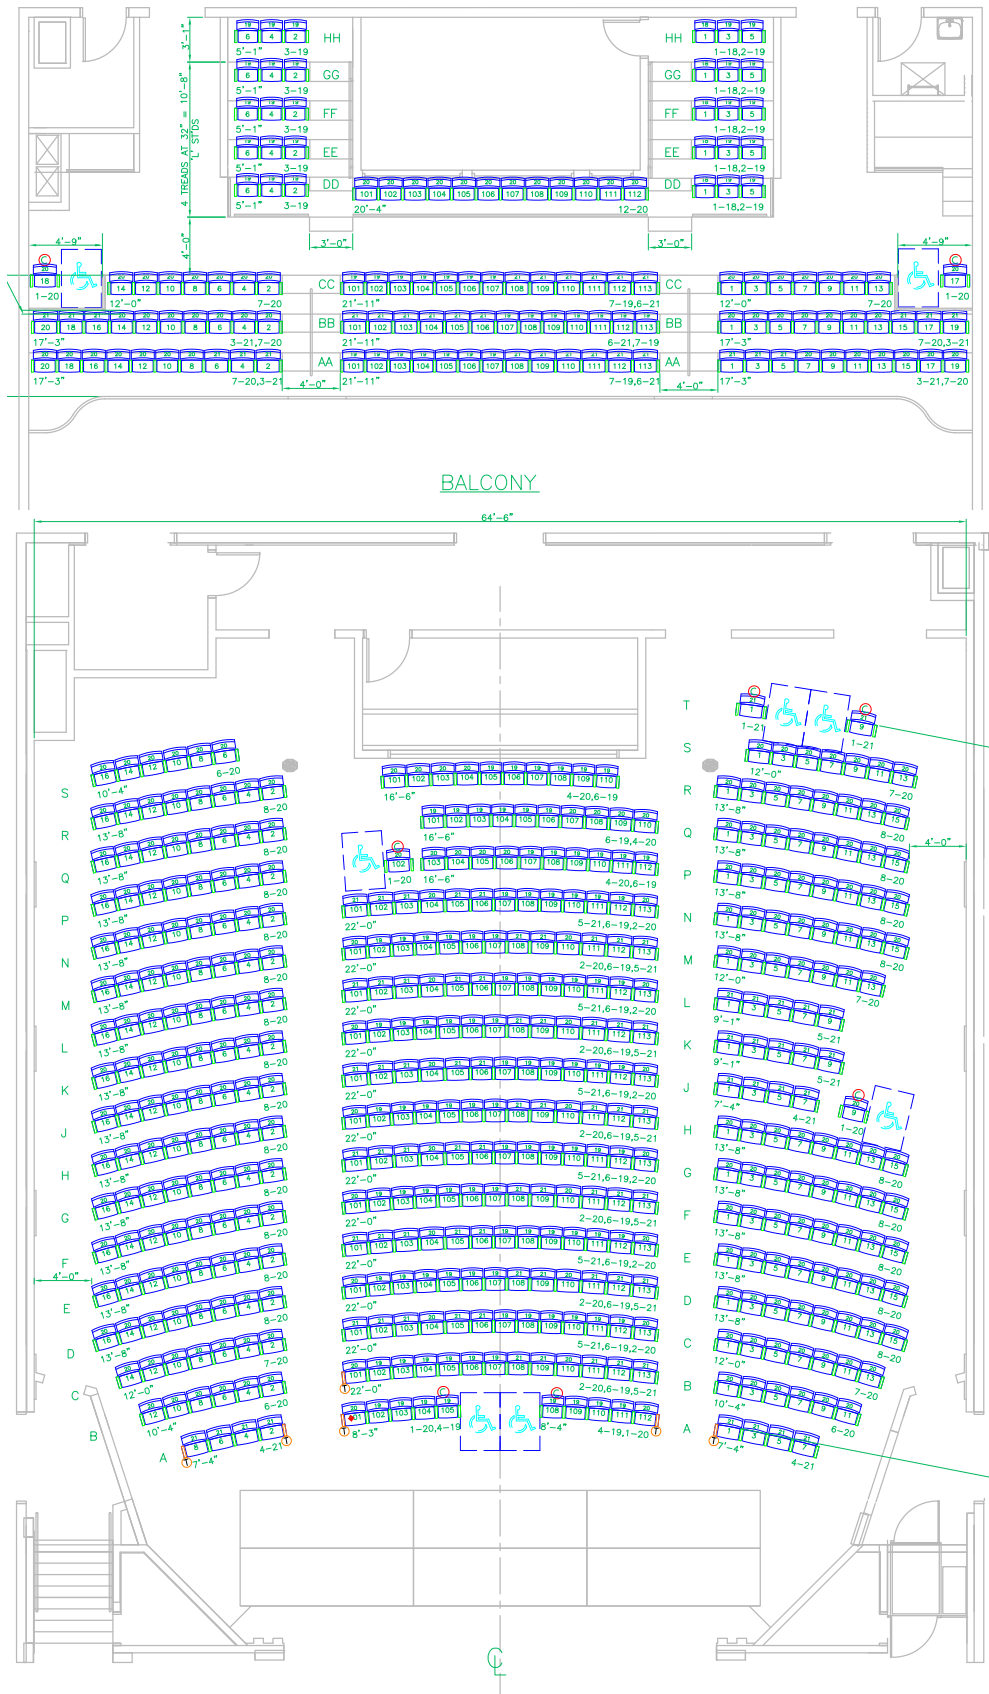

Burlingame Theater

Seating Chart

593 Seats